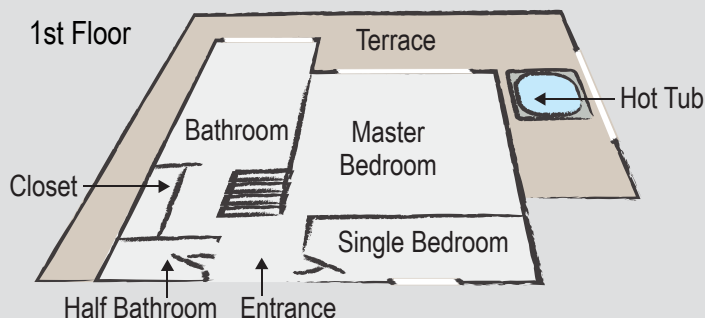

The Jewel in the Crown

A prestigious VIP retreat
in an elevated position
with extended ocean views
from its 2 comfortable floors

2nd Floor

1st Floor

Amidst a glorious natural setting

Premier Suite seen from the tranquil upper infinity pool

Unique views from the Premier Suite

Including

- 1300 sq ft (120m²) accommodations includes 410 sq ft (38m²) terrace/balcony
- 2nd floor living room also with panoramic views
- Master bedroom and single bed annex room (sleeps 3)
- Terrace hot tub